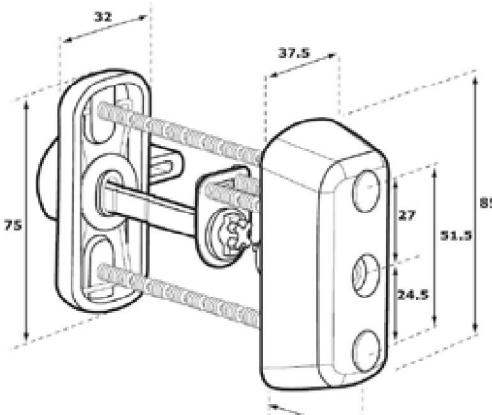

PRO Range Finnish Profile

Finnish external cylinder.

Very high security cylinder for use with Finnish narrow profile locks.

Prod Code
PRO-N1-X

Finnish double cylinder.

Very high security cylinder for use with Finnish narrow profile locks.

Prod Code
PRO-N2-X

Finnish cylinder & turn.

Very high security cylinder for use with Finnish narrow profile locks.

Prod Code
PRO-N3-X

PRO Range Finnish Profile

Finnish double cylinder.

Very high security cylinder for use with Finnish narrow profile locks.

Prod Code
PRO-N4-X

Finnish internal cylinder.

Very high security cylinder for use with Finnish narrow profile locks.

Prod Code
PRO-N5-X