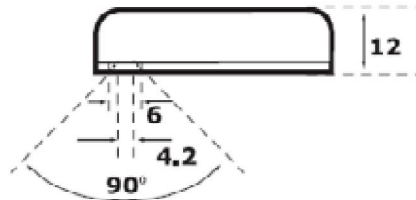

Prod Code
PRO-CUP11

Prod Code
PRO-CUP12