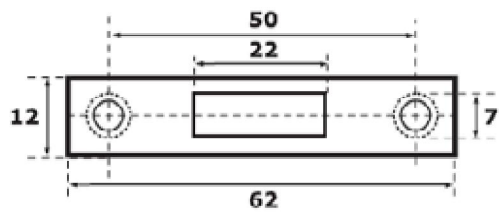

PRO Range Cabinet Locks - Strikes & Trims

Prod Code
PRO-CUP9

Prod Code
PRO-CUP10