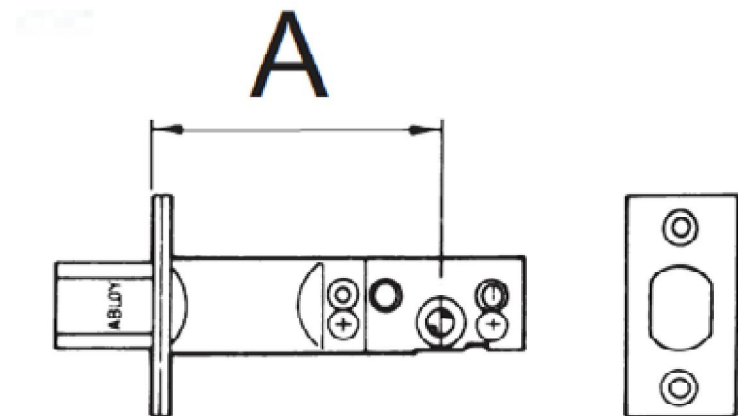

ANSI Deadlock - Key/Lockable Turn

A secondary deadlock available in four finishes.

- Polished Chrome
- Satin Chrome
- Polished brass
- Satin brass

Available in backsets

A = 60mm
A = 70mm

Prod Code
PRO-ANSI4-X