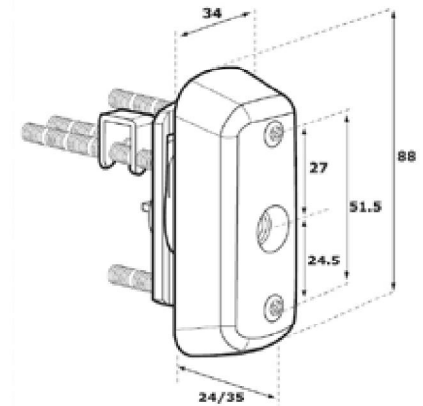

Finnish internal cylinder.

Very high security cylinder for use with Finnish narrow profile locks.

Prod Code
PRO-N5-X