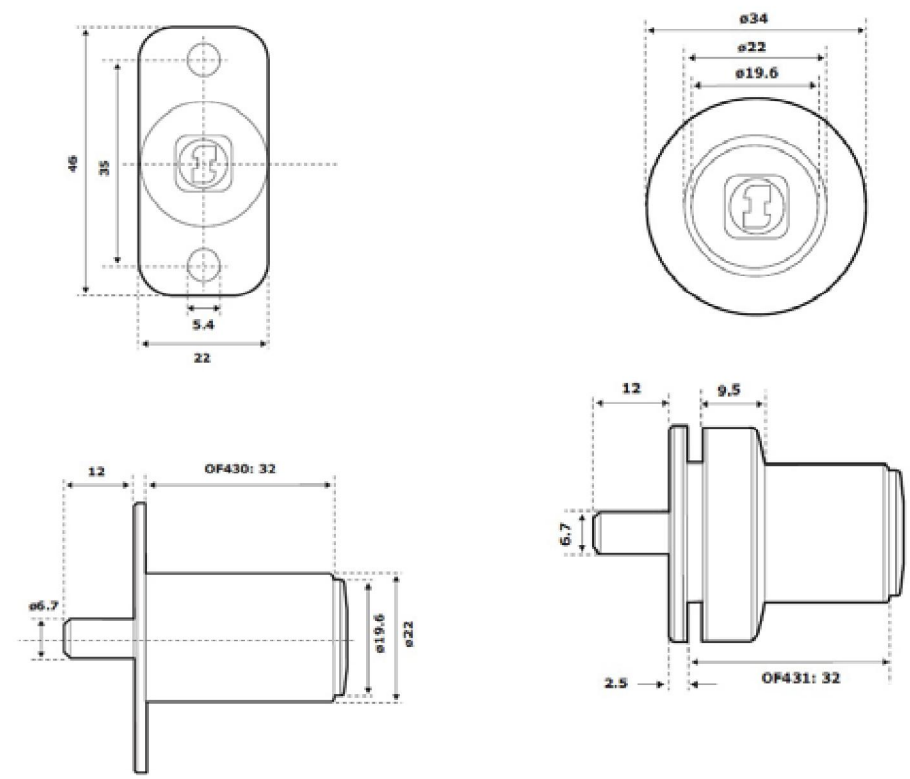

PRO Range Push Button Locks

Prod Code
PRO-CUP7

Prod Code
PRO-CUP8