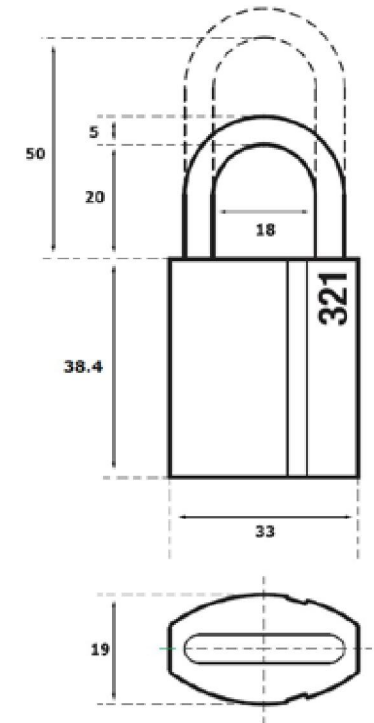

PRO Range Padlocks (cont'd)

Open Shackle Security Grade 3

Good security padlock tested to EN12320 Grade 3.

Body of extruded brass with a satin chrome plate.

Shackle of rust-proofed hardened steel.

Drainage holes to prevent body freezing.

Available in two shackle sizes.

Prod Code
PRO-PAD4-X

Open Shackle Security Grade 3

Good security padlock tested to EN12320 Grade 3.

Body of extruded brass with a satin chrome plate.

Shackle of rust-proofed hardened steel.

Drainage holes to prevent body freezing.

Available in three shackle sizes.

IP57 versions available.

Prod Code
PRO-PAD3-X

Basic

Padlock for low risk scenarios.

Body of extruded brass with a satin chrome plate.

Shackle of stainless steel.

Drainage holes to prevent body freezing.

Available in two shackle sizes.

Prod Code
PRO-PAD2-X