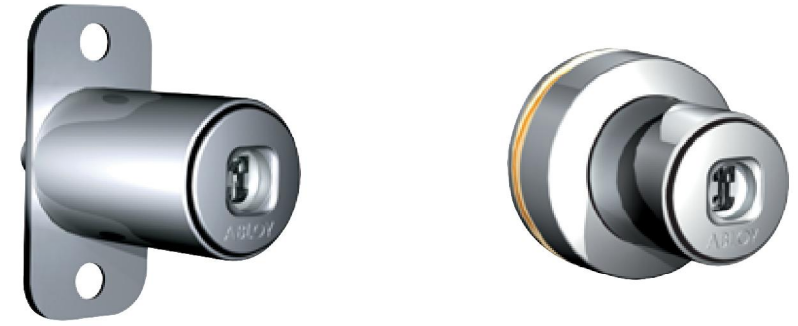

PRO Range Push Button Locks

Prod Code
PRO-CUP7

Prod Code
PRO-CUP8