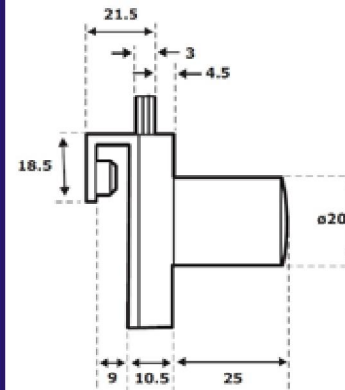

Prod Code
PRO-CUP3

Prod Code
PRO-CUP4