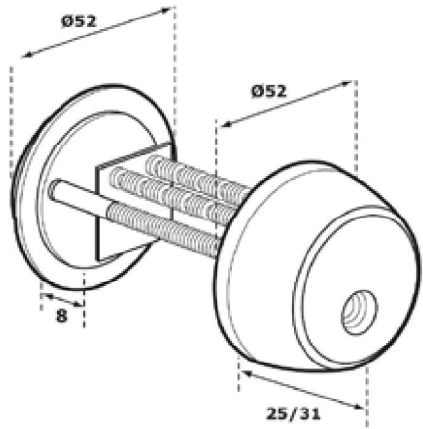

PRO Range Finnish Round Profile

Finnish round internal cylinder.

Very high security cylinder for use with Finnish locks.

Prod Code
PRO-R1-X