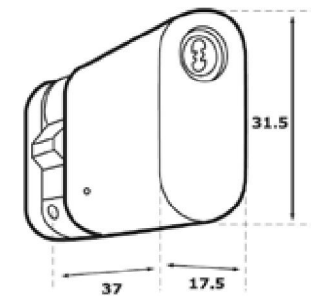

Euro profile double cylinder.

Size	Prod Code
72mm	PRO-EDC-3636-X
62mm	PRO-EDC-3131-X

Euro profile cylinder & turn.

Size	Prod Code
72mm	PRO-ECT-3636-X
62mm	PRO-ECT-3131-X

Euro profile single cylinder.

Size	Prod Code
36mm	PRO-ESC-36-X
31mm	PRO-ESC-31-X

PRO Range British Oval Profile

British oval profile double cylinder.

Size	Prod Code
74mm	PRO-ODC-3737-X

British oval profile cylinder & turn.

Size	Prod Code
74mm	PRO-OCT-3737-X

British oval profile single cylinder.

Size	Prod Code
74mm	PRO-OSC-37-X

PRO Range Scandinavian Oval Profile

Scandinavian oval external cylinder.

For use with Scandinavian locks.

This cylinder can be extended with the extension pieces on page 173.