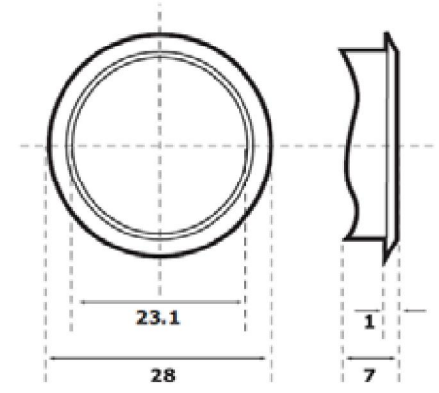

Prod Code
PRO-CUP13