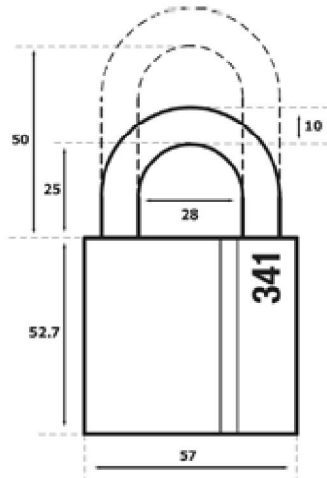

PRO Range Padlocks (cont'd)

Open Shackle Security Grade 3

Good security padlock tested to EN12320 Grade 3.

Body of extruded brass with a satin chrome plate.

Shackle of rust-proofed hardened steel.

Drainage holes to prevent body freezing.

Available in two shackle sizes.

Prod Code
PRO-PAD4-X