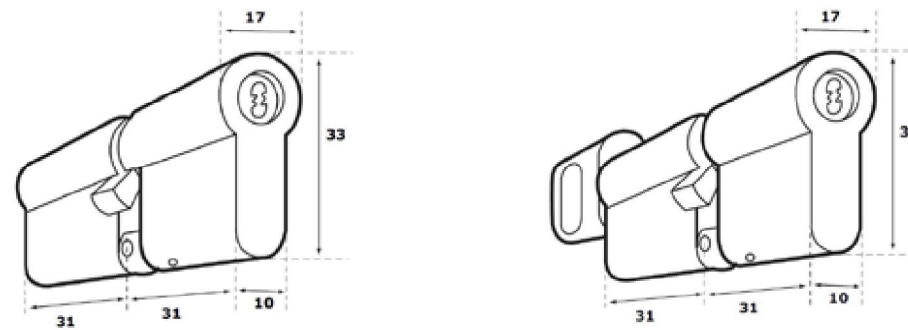

Euro profile double cylinder.

Size	Prod Code
72mm	PRO-EDC-3636-X
62mm	PRO-EDC-3131-X

Euro profile cylinder & turn.

Size	Prod Code
72mm	PRO-ECT-3636-X
62mm	PRO-ECT-3131-X

Euro profile single cylinder.

Size	Prod Code
36mm	PRO-ESC-36-X
31mm	PRO-ESC-31-X