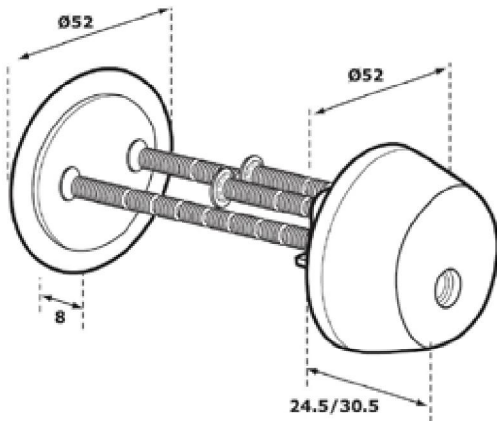

Finnish round external cylinder.

Very high security cylinder for use with Finnish locks.

Prod Code
PRO-R2-X