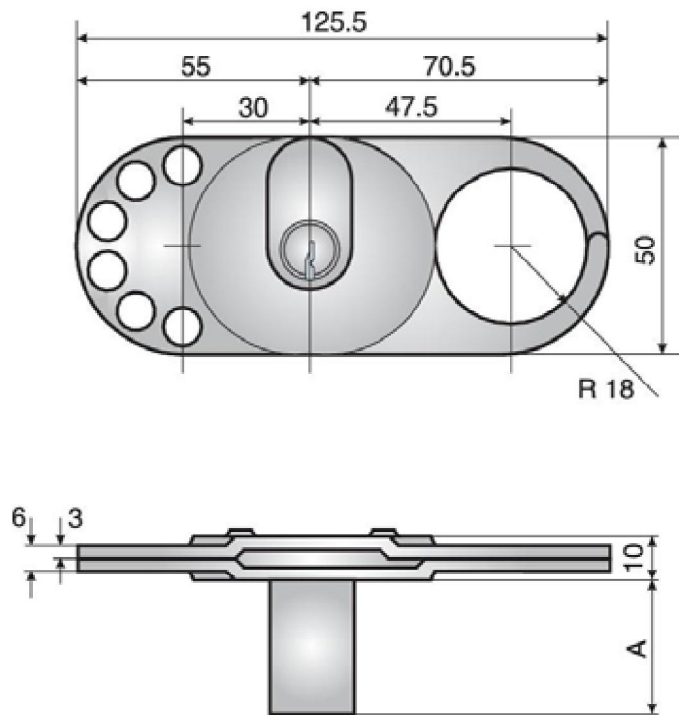

Shackle of stainless steel.

Drainage holes to prevent body freezing.

Available in two shackle sizes.

Prod Code
PRO-PAD2-X

PRO Range Facility Manager's Blocking Lock

Prod Code
PRO-BLOCK

PRO Range Cam Lock

Large range of cam locks in many lengths with a large selection of strike plates, mounting options and locking bars and hooks.