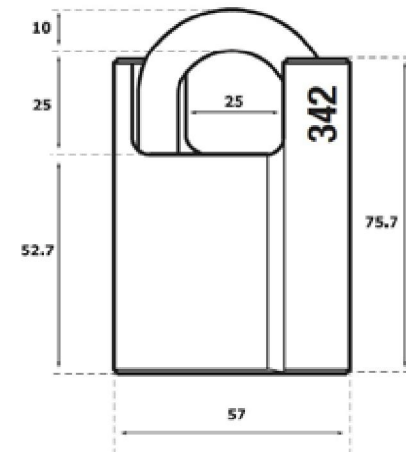

Closed Shackle Security Grade 4

High security padlock tested to EN12320 Grade 4.
Body of hardened steel with a satin chrome plate.
Shackle of rust-proofed hardened steel.
Drainage holes to prevent body freezing.