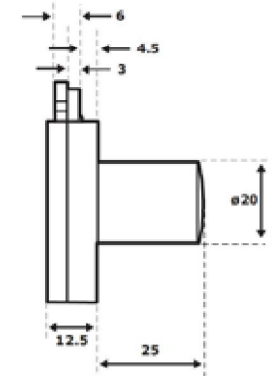

Prod Code
PRO-CUP3

Prod Code
PRO-CUP4