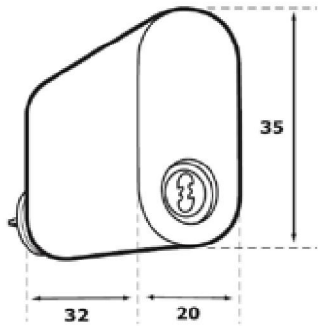

Euro profile double cylinder.

Size	Prod Code
72mm	PRO-EDC-3636-X
62mm	PRO-EDC-3131-X

Euro profile cylinder & turn.

Size	Prod Code
72mm	PRO-ECT-3636-X
62mm	PRO-ECT-3131-X

Euro profile single cylinder.

Size	Prod Code
36mm	PRO-ESC-36-X
31mm	PRO-ESC-31-X

PRO Range British Oval Profile

British oval profile double cylinder.

Size	Prod Code
74mm	PRO-ODC-3737-X

British oval profile cylinder & turn.

Size	Prod Code
74mm	PRO-OCT-3737-X

British oval profile single cylinder.

Size	Prod Code
74mm	PRO-OSC-37-X

PRO Range Scandinavian Oval Profile

Scandinavian oval external cylinder.

For use with Scandinavian locks.

This cylinder can be extended with the extension pieces on page 173.