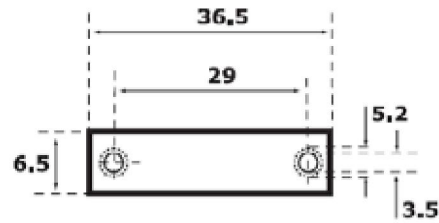

PRO Range Cabinet Locks - Strikes & Trims

Prod Code
PRO-CUP9

Prod Code
PRO-CUP10