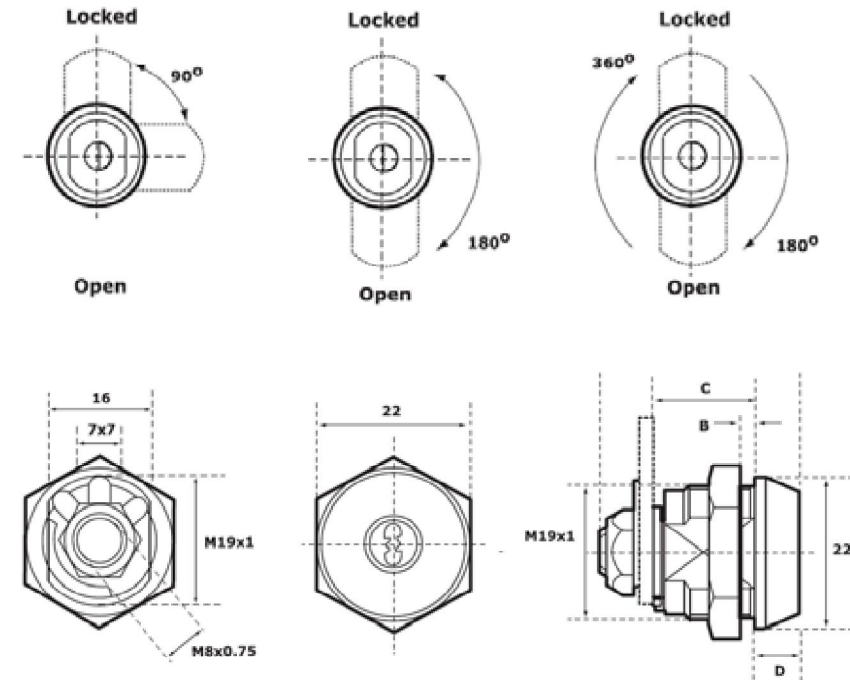

Prod Code
PRO-CAM