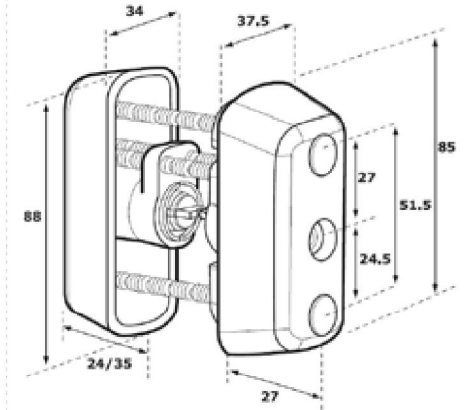

PRO Range Finnish Profile

Finnish double cylinder.

Very high security cylinder for use with Finnish narrow profile locks.

Prod Code
PRO-N4-X