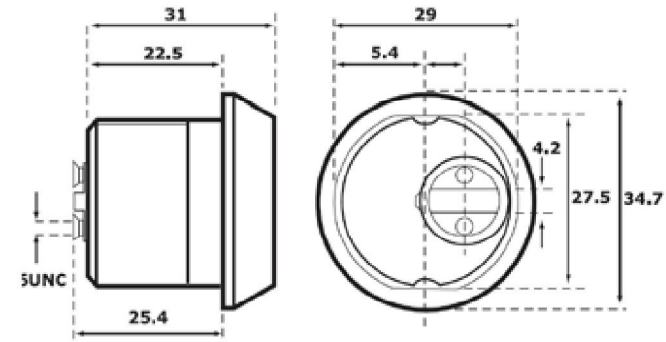

Round threaded external cylinder.

Threaded cylinder for use on aluminium doors.

Type	Prod Code
Single	PRO-RITEE-X
Double	PRO-RITED-X