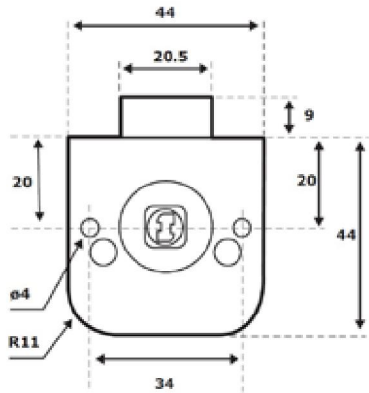

PRO Range Cabinet Locks

Prod Code
PRO-CUP1

Prod Code
PRO-CUP2