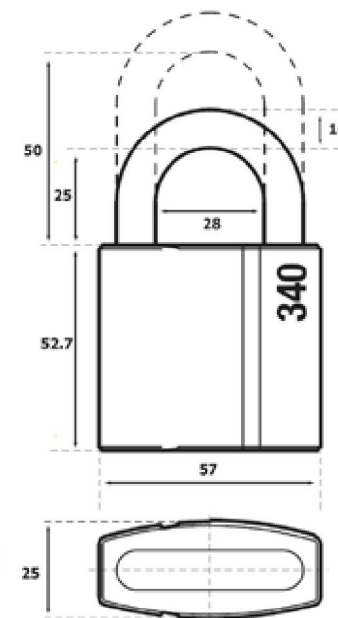

Prod Code
 PRO-PAD6

Open Shackle Security Grade 4

Very high security padlock tested to EN12320 Grade 4.
 Body of hardened steel with a satin chrome plate.
 Shackle of rust-proofed hardened steel.
 Drainage holes to prevent body freezing.
 Available in two shackle sizes.
 IP57 versions available.