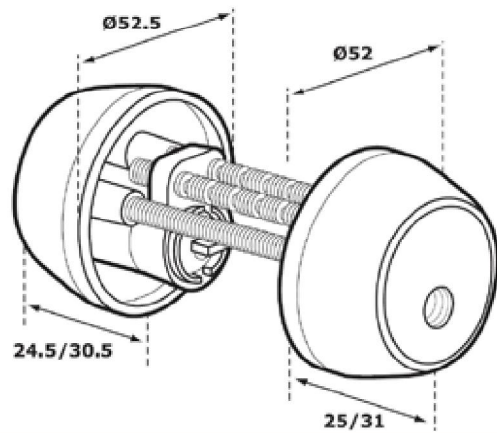

Finnish round double cylinder.

Very high security cylinder for use with Finnish locks.

Prod Code
PRO-R3-X

Finnish round cylinder and turn.

Very high security cylinder for use with Finnish locks.

Prod Code
PRO-R4-X