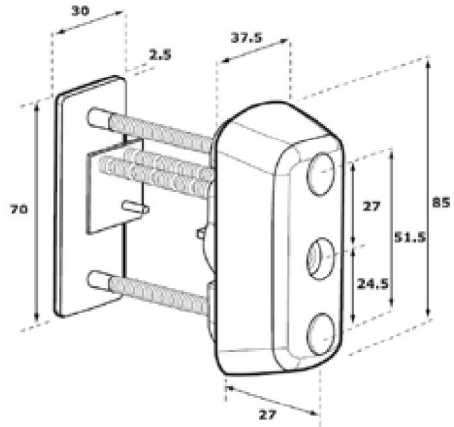

Prod Code
PRO-R4-X

Finnish round double cylinder.

Very high security cylinder for use with Finnish locks.

Prod Code
PRO-R5-X

PRO Range Finnish Profile

Finnish external cylinder.

Very high security cylinder for use with Finnish narrow profile locks.