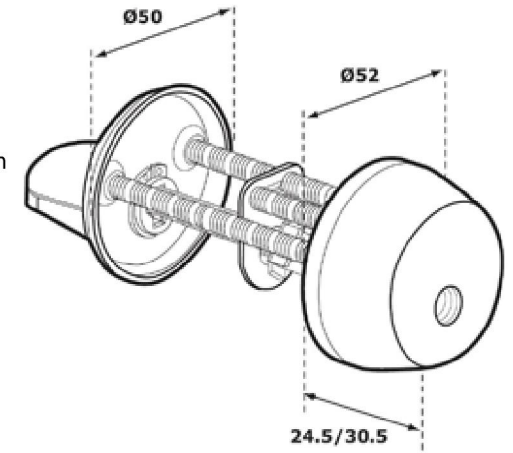

Finnish round double cylinder.