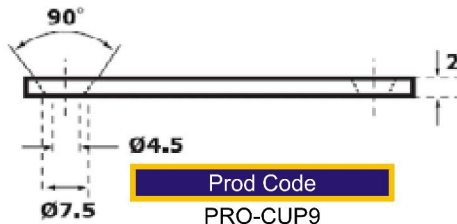

Prod Code
PRO-CUP5

Prod Code
PRO-CUP6

PRO Range Push Button Locks

Prod Code
PRO-CUP7

Prod Code
PRO-CUP8

PRO Range Cabinet Locks - Strikes & Trims

Prod Code
PRO-CUP9

Prod Code
PRO-CUP10