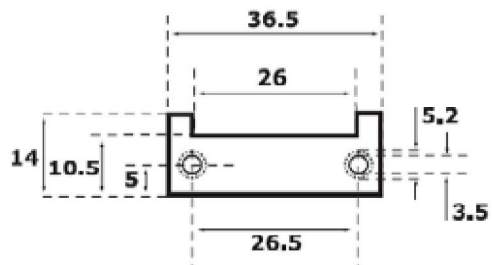

Prod Code
PRO-CUP11

Prod Code
PRO-CUP12