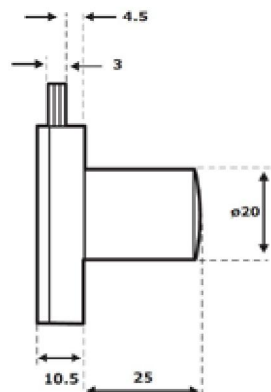

PRO Range Cabinet Locks

Prod Code
PRO-CUP1