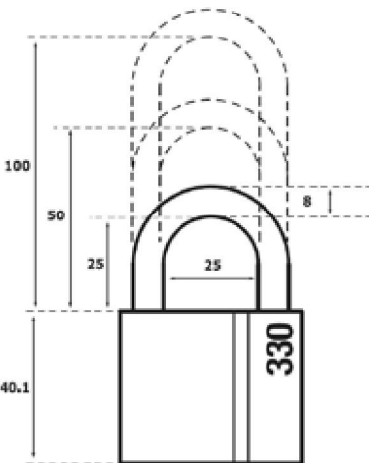

Drainage holes to prevent body freezing.

Available in two shackle sizes.

Prod Code
PRO-PAD4-X

Open Shackle Security Grade 3

Good security padlock tested to EN12320 Grade 3.

Body of extruded brass with a satin chrome plate.