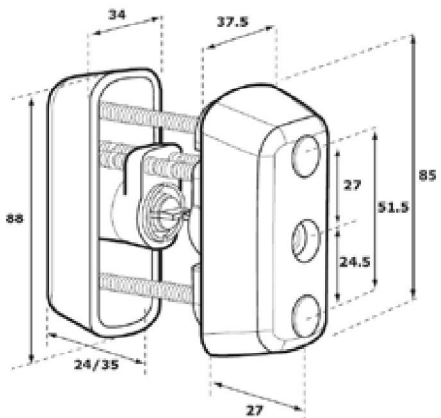

Finnish double cylinder.

Very high security cylinder for use with Finnish narrow profile locks.

Prod Code
PRO-N2-X