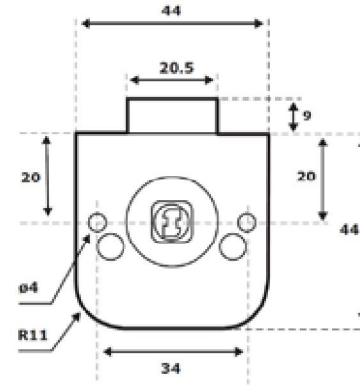

Prod Code
PRO-CUP3

Prod Code
PRO-CUP4