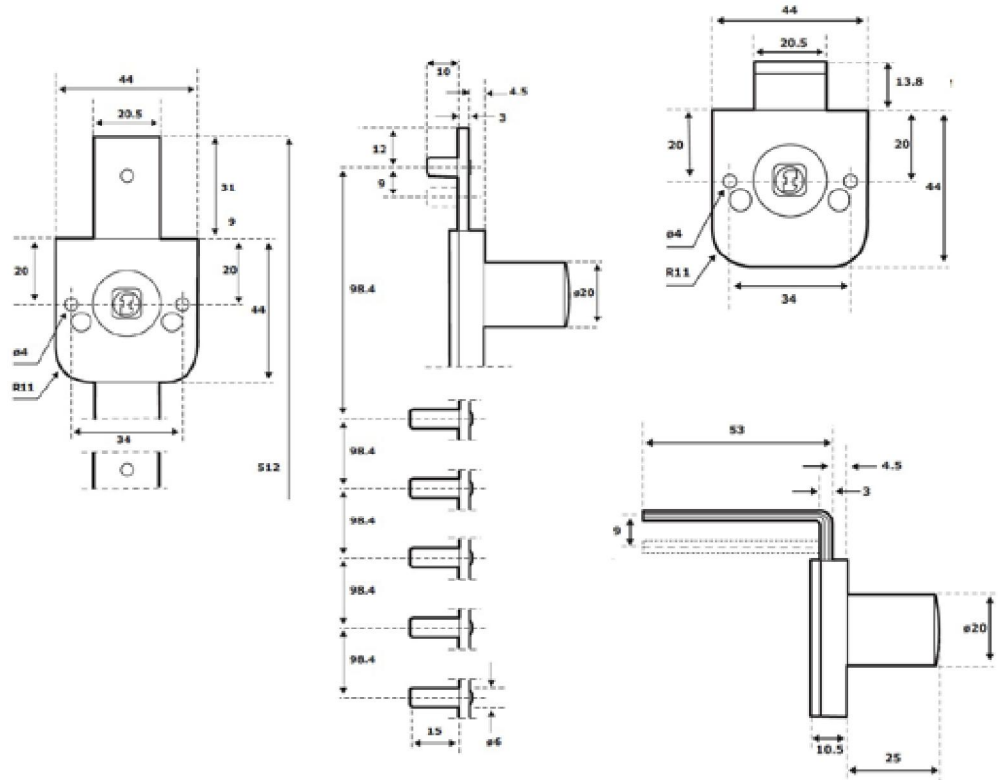

PRO Range Cabinet Locks (Cont'd)

Prod Code
PRO-CUP5

Prod Code
PRO-CUP6