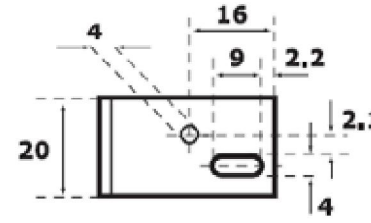

Prod Code
PRO-CUP13