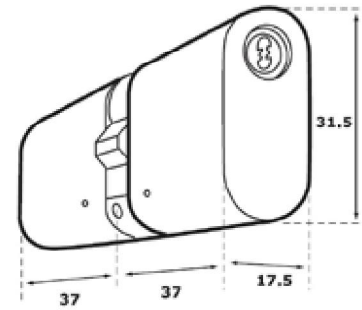

Euro profile double cylinder.

Size	Prod Code
72mm	PRO-EDC-3636-X
62mm	PRO-EDC-3131-X

Euro profile cylinder & turn.

Size	Prod Code
72mm	PRO-ECT-3636-X
62mm	PRO-ECT-3131-X

Euro profile single cylinder.

Size	Prod Code
36mm	PRO-ESC-36-X
31mm	PRO-ESC-31-X

PRO Range British Oval Profile

British oval profile double cylinder.

Size	Prod Code
74mm	PRO-ODC-3737-X

British oval profile cylinder & turn.

Size	Prod Code
74mm	PRO-OCT-3737-X

British oval profile single cylinder.

Size	Prod Code
74mm	PRO-OSC-37-X

PRO Range Scandinavian Oval Profile

Scandinavian oval external cylinder.

For use with Scandinavian locks.

This cylinder can be extended with the extension pieces on page 173.