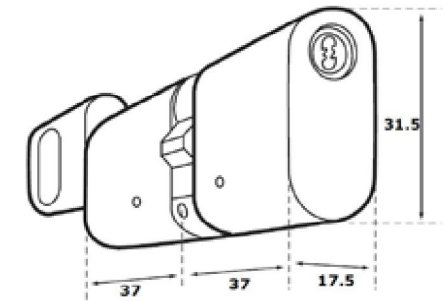

Euro profile double cylinder.

Size	Prod Code
72mm	PRO-EDC-3636-X
62mm	PRO-EDC-3131-X

Euro profile cylinder & turn.

Size	Prod Code
72mm	PRO-ECT-3636-X
62mm	PRO-ECT-3131-X

Euro profile single cylinder.

Size	Prod Code
36mm	PRO-ESC-36-X
31mm	PRO-ESC-31-X

PRO Range British Oval Profile

British oval profile double cylinder.

Size	Prod Code
74mm	PRO-ODC-3737-X

British oval profile cylinder & turn.

Size	Prod Code
74mm	PRO-OCT-3737-X

British oval profile single cylinder.

Size	Prod Code
74mm	PRO-OSC-37-X

PRO Range Scandinavian Oval Profile

Scandinavian oval external cylinder.

For use with Scandinavian locks.

This cylinder can be extended with the extension pieces on page 173.