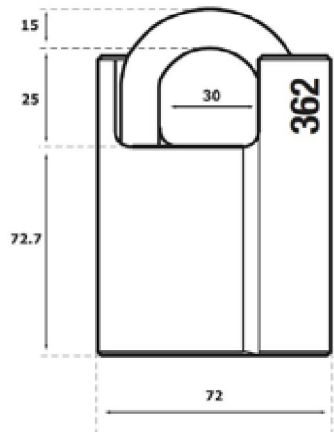

PRO Range Padlocks

Closed Shackle Security Grade 6

Highest security padlock tested to EN12320 Grade 6.
Body of hardened steel with a satin chrome plate.
Shackle of rust-proofed hardened steel.
Drainage holes to prevent body freezing.