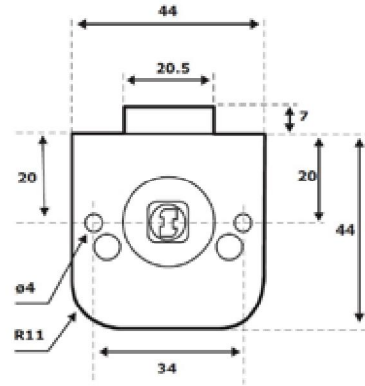

PRO Range Cabinet Locks

Prod Code
PRO-CUP1

Prod Code
PRO-CUP2