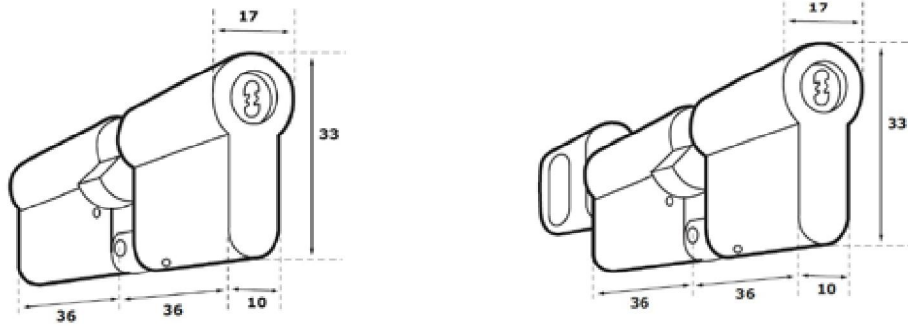

Our Pro Range has the maximum number of locking options, with an extensive range of cabinet and deposit box locking solutions and padlocks, in addition to the following range of cylinders:-

- Euro Profile (DIN) available up to 130mm per side
- British Oval Profile
- Finnish Round Profile
- Finnish Narrow Profile
- Scandinavian Oval Profile
- Round Rim
- Threaded Rim & ANSI Profile

Euro profile double cylinder.

Size	Prod Code
72mm	PRO-EDC-3636-X
62mm	PRO-EDC-3131-X

Euro profile cylinder & turn.

Size	Prod Code
72mm	PRO-ECT-3636-X
62mm	PRO-ECT-3131-X

Euro profile single cylinder.

Size	Prod Code
36mm	PRO-ESC-36-X
31mm	PRO-ESC-31-X