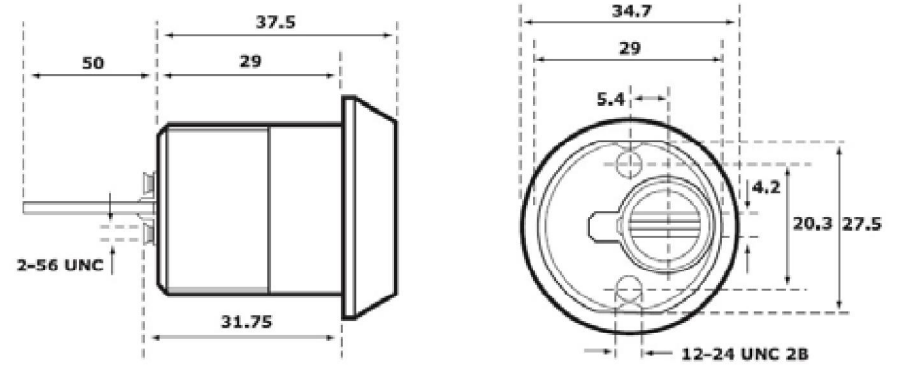

PRO Range Round Profile

Rim cylinder.

Rim cylinder for use with British style rim night latches.

Prod Code
PRO-RIM-X