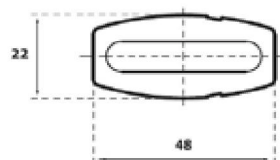

PRO Range Padlocks (cont'd)

Open Shackle Security Grade 3

Good security padlock tested to EN12320 Grade 3.

Body of extruded brass with a satin chrome plate.

Shackle of rust-proofed hardened steel.

Drainage holes to prevent body freezing.

Available in two shackle sizes.

Prod Code
PRO-PAD4-X

Open Shackle Security Grade 3

Good security padlock tested to EN12320 Grade 3.

Body of extruded brass with a satin chrome plate.

Shackle of rust-proofed hardened steel.

Drainage holes to prevent body freezing.

Available in three shackle sizes.

IP57 versions available.

Prod Code
PRO-PAD3-X

Basic

Padlock for low risk scenarios.

Body of extruded brass with a satin chrome plate.

Shackle of stainless steel.

Drainage holes to prevent body freezing.

Available in two shackle sizes.

Prod Code
PRO-PAD2-X