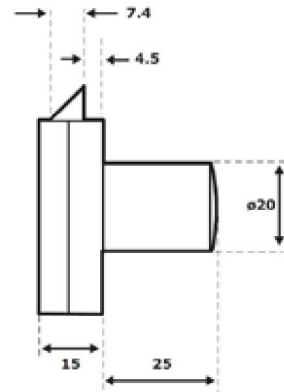

PRO Range Cabinet Locks

Prod Code
PRO-CUP2