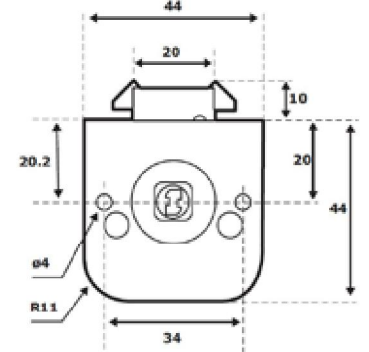

Prod Code
PRO-CUP3

Prod Code
PRO-CUP4