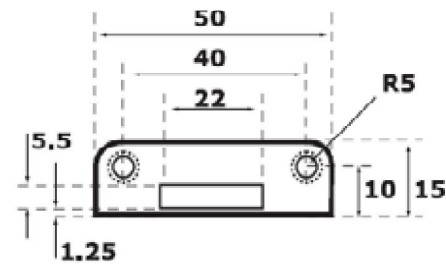

Prod Code
PRO-CUP11

Prod Code
PRO-CUP12