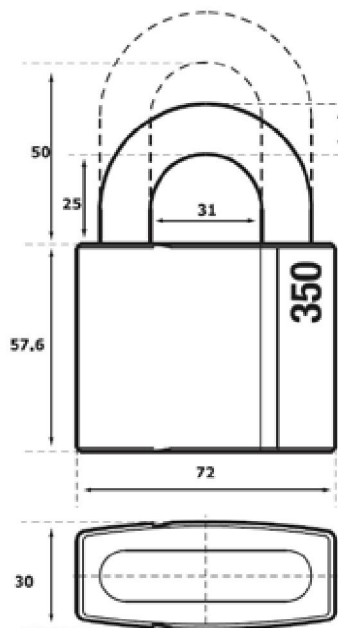

Open Shackle Security Grade 5

Very high security padlock tested to EN12320 Grade 5.
Body of hardened steel with a satin chrome plate.
Shackle of rust-proofed hardened steel.
Drainage holes to prevent body freezing.
Available in two shackle sizes.
IP57 versions available.