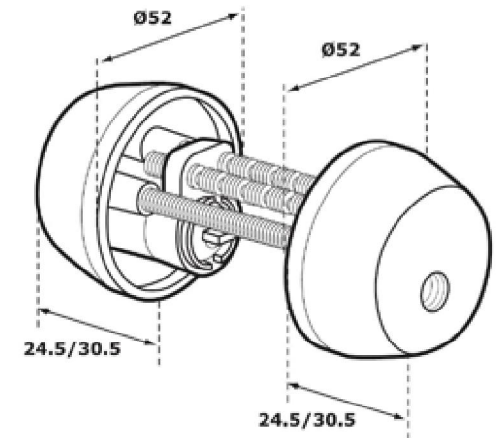

Very high security cylinder for use with Finnish locks.

Prod Code
PRO-R5-X