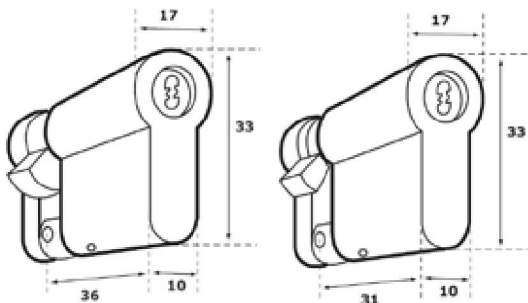

Euro profile double cylinder.

Size	Prod Code
72mm	PRO-EDC-3636-X
62mm	PRO-EDC-3131-X

Euro profile cylinder & turn.

Size	Prod Code
72mm	PRO-ECT-3636-X
62mm	PRO-ECT-3131-X

Euro profile single cylinder.

Size	Prod Code
36mm	PRO-ESC-36-X
31mm	PRO-ESC-31-X

PRO Range British Oval Profile

British oval profile double cylinder.

Size	Prod Code
74mm	PRO-ODC-3737-X

British oval profile cylinder & turn.

Size	Prod Code
74mm	PRO-OCT-3737-X

British oval profile single cylinder.