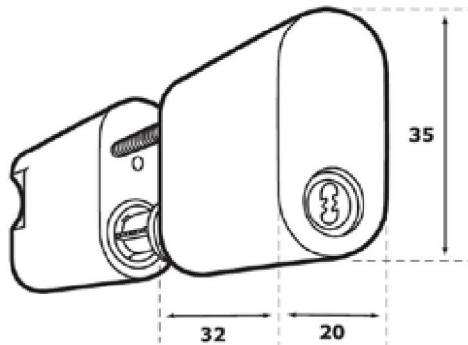

Scandinavian oval double cylinder.

For use with Scandinavian locks.

This cylinder can be extended with the extension pieces on page 173.

Prod Code
PRO-SD-X