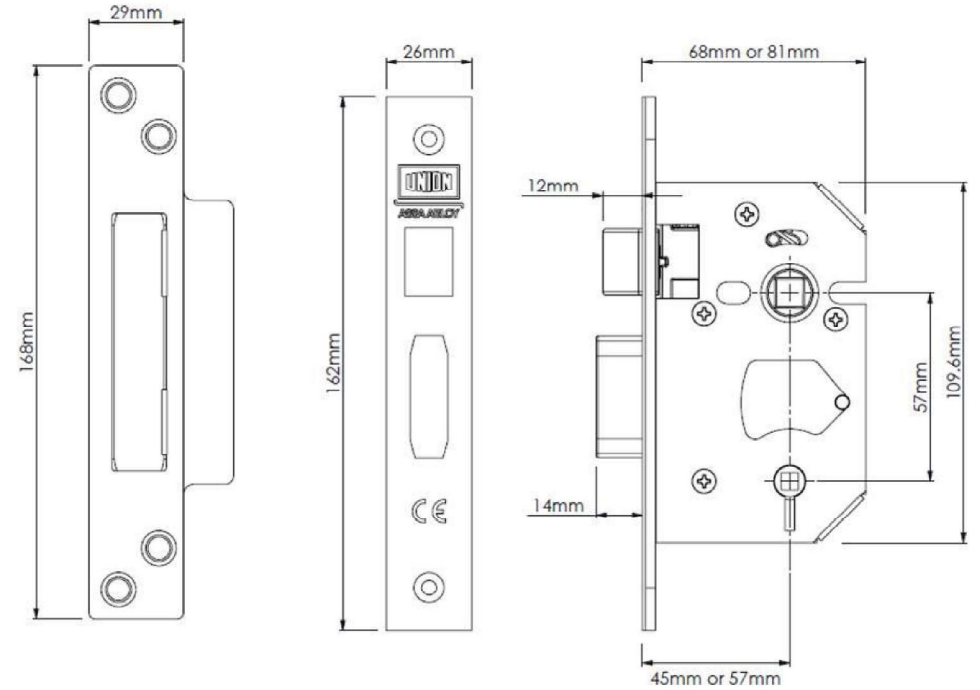

British Sized Locks

Bathroom