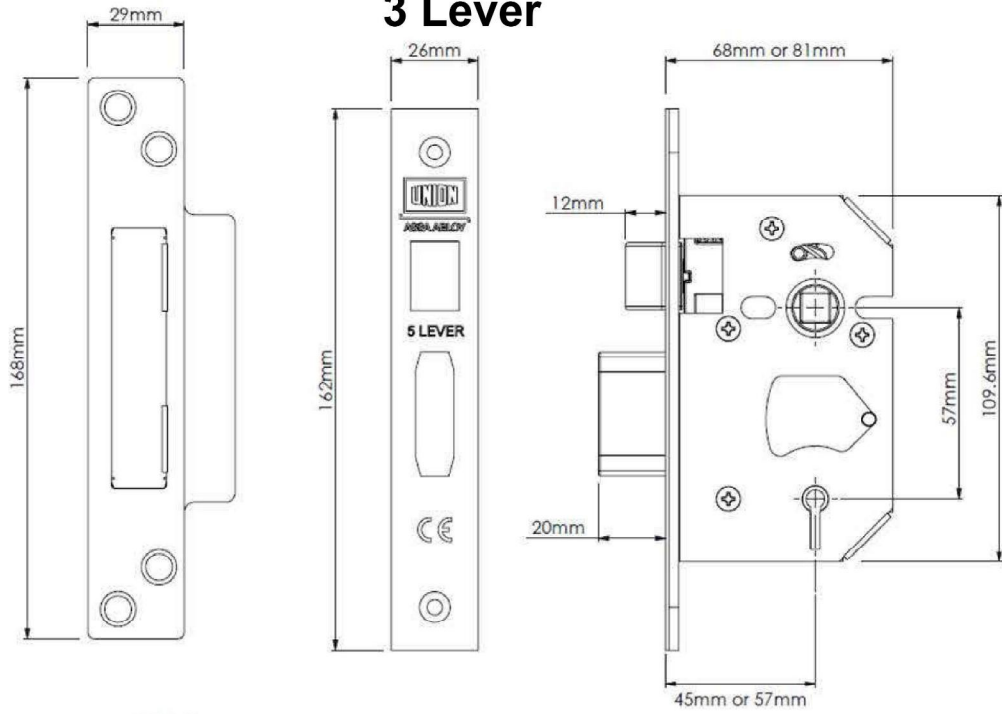

British Sized Locks

3 Lever