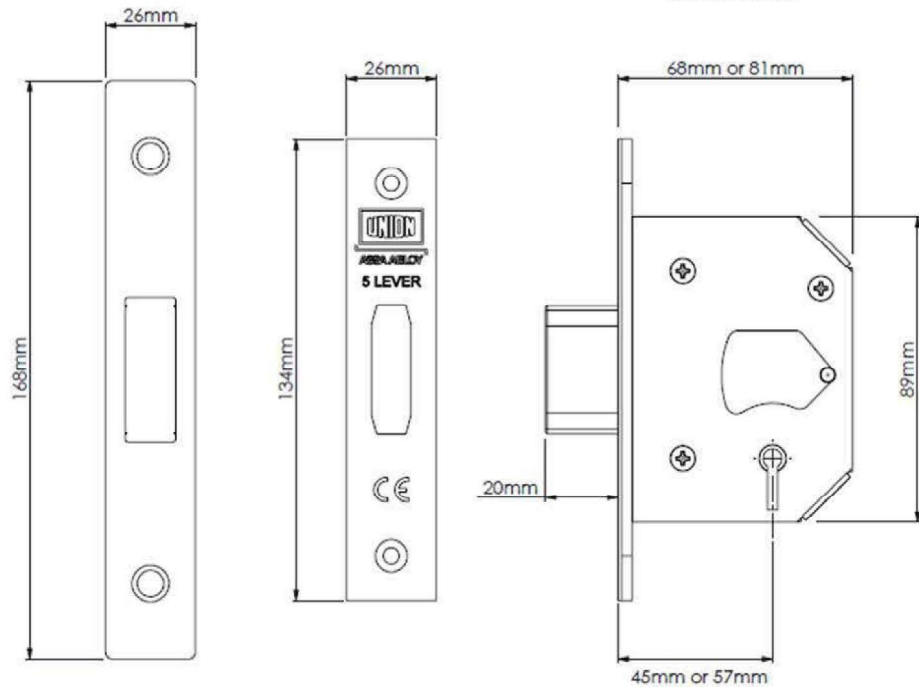

British Sized Locks

3 Lever