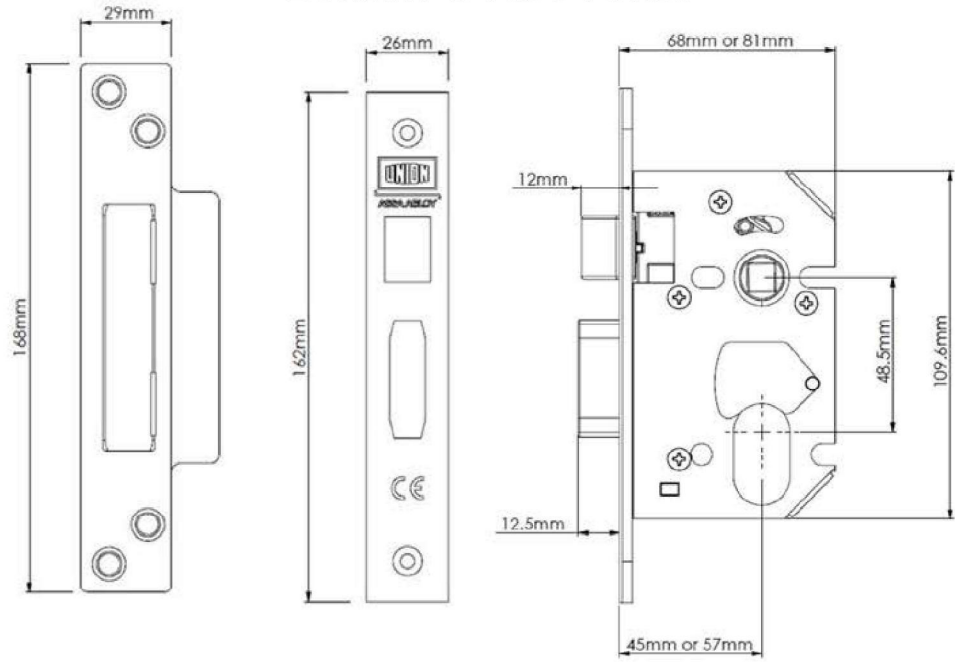

British Oval Profile