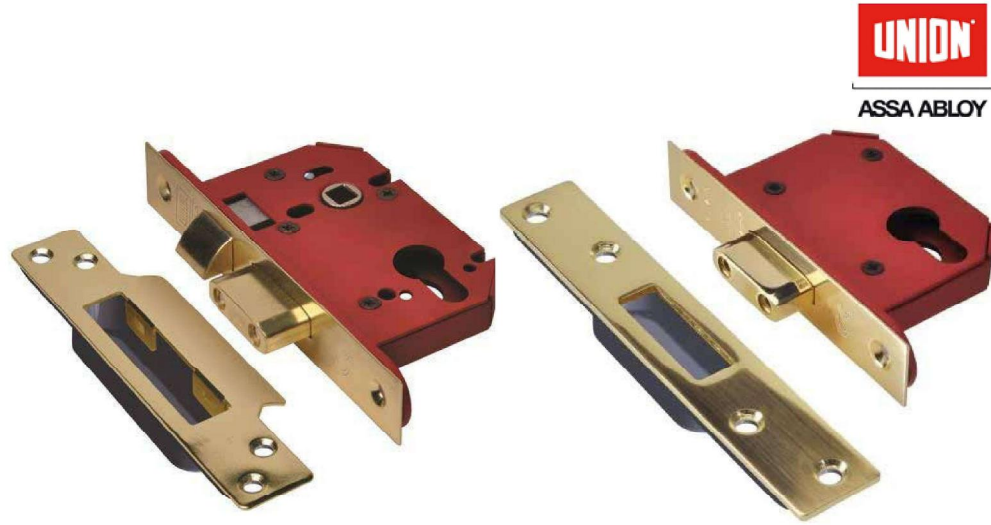

## British Sized Locks - Euro Profile

Standard duty euro profile locks for doors subject to medium frequency use.

Suitable for most residential and commercial environments.

Deadbolt is thrown or retracted by a 360° turn of the key or thumbturn.

Heavy sprung latch follower suitable for all lever furniture including unsprung levers.

Available in two finishes.

- Satin stainless steel  
- Polished brass (pictured)

47.5mm centre sashlock available in two backsets.

Deadlock available in two backsets.

Rebate kits available.

Description	Finish	Case	Backset	Prod Code
Sash Lock	Polished	68mm	45mm	LIM6512
	Brass	81mm	57mm	LIM6534
	Stainless	68mm	45mm	LIM6501
	Steel	81mm	57mm	LIM6523
Dead Lock	Polished	68mm	45mm	LIM7123
	Brass	81mm	57mm	LIM7145
	Stainless	68mm	45mm	LIM7112
	Steel	81mm	57mm	LIM7134

## British Sized Locks - British Oval Profile

Standard duty British Oval profile locks for doors subject to medium frequency use.

Suitable for most residential and commercial environments.

Deadbolt is thrown or retracted by a 360° turn of the key or thumbturn.