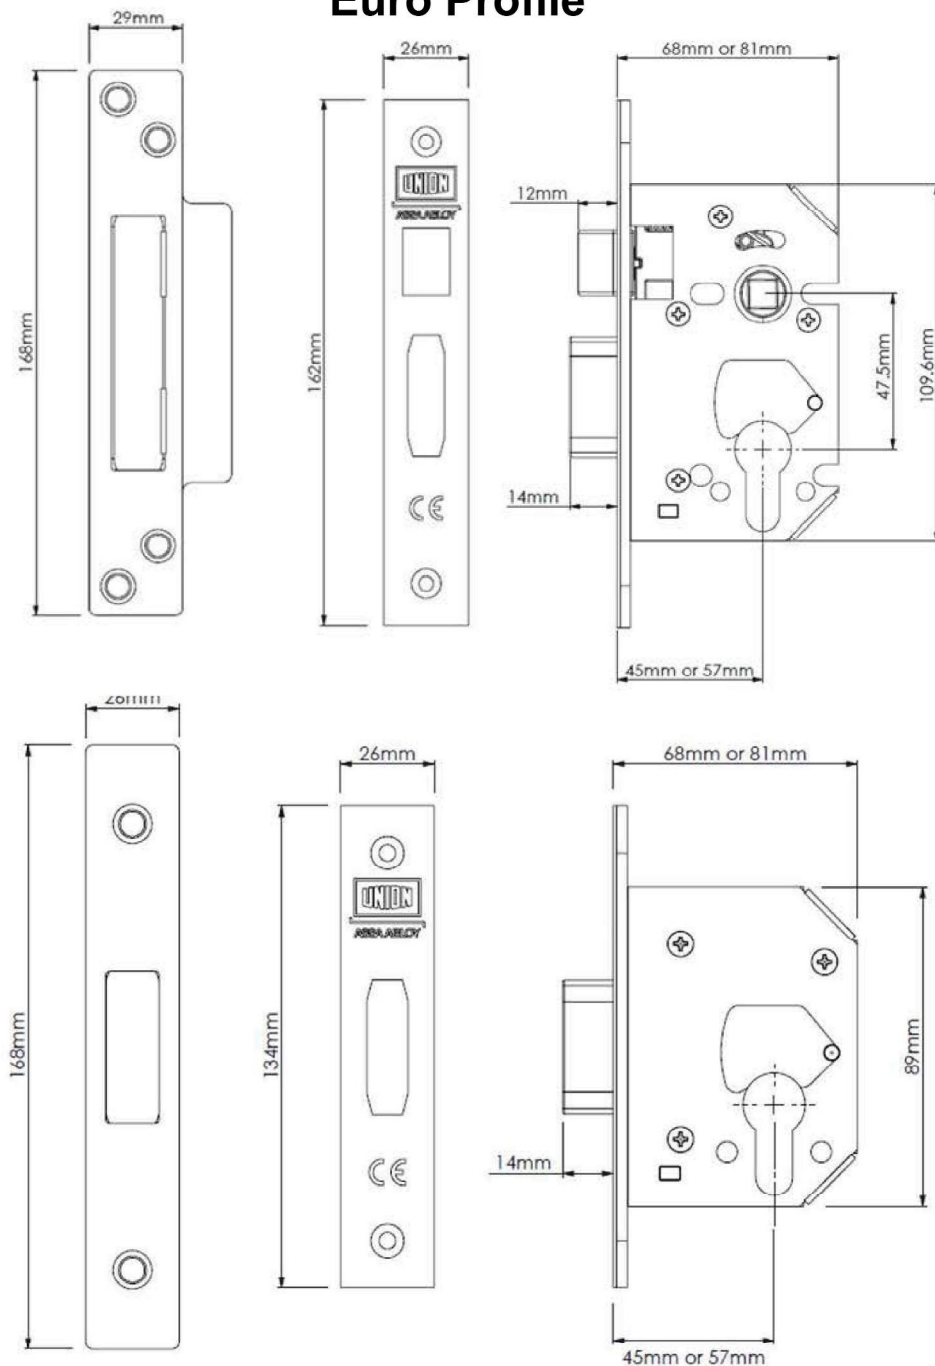

British Sized Locks

Euro Profile